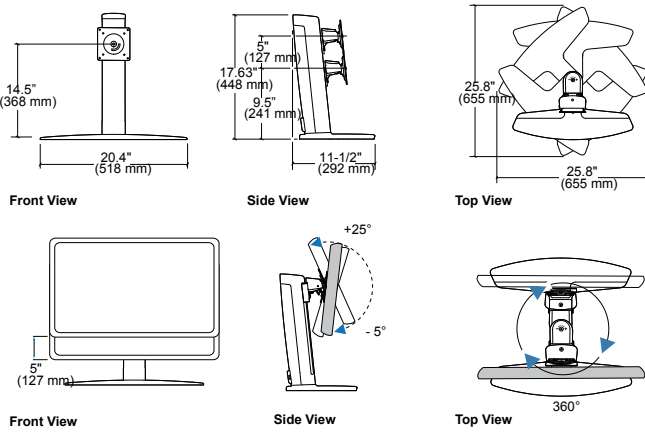

4
RISC-based Solutions

5
PACsmate Medical Solutions

6
Optional Peripherals

STAND-B19

Ordering Information

Part No.	Description
STAND-B19-RS	15"~19" VESA 75x75mm/100x100mm PPC/monitor Stand, support from 2.7KG to 7.3KG, Black,RoHS

VESA 100/200 Lift Stand

STAND-A26

VESA 100/200 Lift Stand	Model
200x100mm	STAND-A26-R11

Ordering Information

Part No.	Description
STAND-A26-R11	19"~26" VESA 75x75mm / 100x100mm / 200x100mm / 200x200mm PPC / monitor Stand, support from 7.3KG to 16.3KG, Black color, RoHS