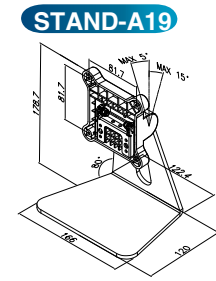

IEI Quick Mounting Technology

Compliant with VESA Mounting Standards
IEI panel solutions has four mounting holes compliant with the VESA (Video Electronics Standards Association) mounting standard (75mm x 75mm/100mm x 100mm) on the rear panel for stand mounting and other mounting methods.

1. Stand Mounting

VESA 75/100 Easy Stand

Ordering Information

Part Number	Description
STAND-A08	5.6"~8.4" VESA 75x75mm PPC/monitor stand, support up to 5KG, Silver color, RoHS
STAND-B08	5.6"~8.4" VESA 75x75mm PPC/monitor stand, support up to 5KG, Silver color, RoHS
STAND-C12	5.7" ~ 12.1" VESA 100x100mm, 75x75mm PPC/Monitor Stand, support up to 7.5kg, Black color, RoHS
STAND-A12	10"~12.1" VESA 100x100mm PPC/monitor stand, support up to 5KG, Silver color, RoHS
STAND-A19	12.1"~19" VESA 100x100mm PPC/monitor stand, support up to 7.5KG, Silver color, RoHS
STAND-C19	15" ~ 19" VESA 100x100mm, 75x75mm PPC/Monitor Stand, support up to 15kg, Black color, RoHS

VESA 75/100 Universal Stand

Ordering Information

Part No.	Description
STAND-100-RS	<ul style="list-style-type: none"> Material: Heavy-duty steel Adjustable display angle 3kg to 8kg loading capacity Color: White (Pantone 413C)

VESA 100/200/400 Mobile Stand

VESA 100/200/400 Mobile Stand	Model
400x200mm	STAND-M100-R10

STAND-M100

Light POS Stand

Light POS Stand	Model
	STAND-POS12
	STAND-POS15

Ordering Information

Part No.	Description
STAND-M100	26"~42" VESA 100x100mm/200x100mm/200x200mm/400x200mm/400x400mm PPC/monitor Stand, support up to 100KG, Black,RoHS