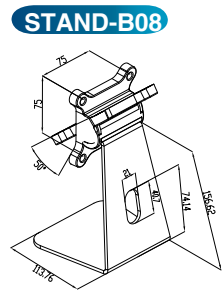

IEI Quick Mounting Technology

Compliant with VESA Mounting Standards
IEI panel solutions has four mounting holes compliant with the VESA (Video Electronics Standards Association) mounting standard (75mm x 75mm/100mm x 100mm) on the rear panel for stand mounting and other mounting methods.

1. Stand Mounting

VESA 75/100 Easy Stand

Ordering Information

Part Number	Description
STAND-A08	5.6"~8.4" VESA 75x75mm PPC/monitor stand, support up to 5KG, Silver color, RoHS
STAND-B08	5.6"~8.4" VESA 75x75mm PPC/monitor stand, support up to 5KG, Silver color, RoHS
STAND-C12	5.7" ~ 12.1" VESA 100x100mm, 75x75mm PPC/Monitor Stand, support up to 7.5kg, Black color, RoHS
STAND-A12	10"~12.1" VESA 100x100mm PPC/monitor stand, support up to 5KG, Silver color, RoHS
STAND-A19	12.1"~19" VESA 100x100mm PPC/monitor stand, support up to 7.5KG, Silver color, RoHS
STAND-C19	15" ~ 19" VESA 100x100mm, 75x75mm PPC/Monitor Stand, support up to 15kg, Black color, RoHS

VESA 75/100 Universal Stand

Ordering Information

Part No.	Description
STAND-100-RS	<ul style="list-style-type: none"> Material: Heavy-duty steel Adjustable display angle 3kg to 8kg loading capacity Color: White (Pantone 413C)

VESA 100/200/400 Mobile Stand

VESA 100/200/400 Mobile Stand	Model
400x200mm	STAND-M100-R10

STAND-M100

Light POS Stand

Light POS Stand	Model
	STAND-POS12
	STAND-POS15

Ordering Information

Part No.	Description
STAND-M100	26"~42" VESA 100x100mm/200x100mm/200x200mm/400x200mm/400x400mm PPC/monitor Stand, support up to 100KG, Black,RoHS