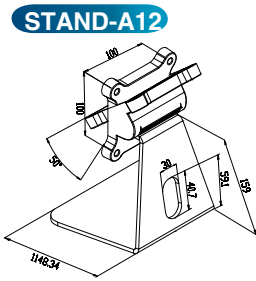

IEI Quick Mounting Technology

Compliant with VESA Mounting Standards
IEI panel solutions has four mounting holes compliant with the VESA (Video Electronics Standards Association) mounting standard (75mm x 75mm/100mm x 100mm) on the rear panel for stand mounting and other mounting methods.

1. Stand Mounting

VESA 75/100 Easy Stand

Ordering Information

Part Number	Description
STAND-A08	5.6"~8.4" VESA 75x75mm PPC/monitor stand, support up to 5KG, Silver color, RoHS
STAND-B08	5.6"~8.4" VESA 75x75mm PPC/monitor stand, support up to 5KG, Silver color, RoHS
STAND-C12	5.7" ~ 12.1" VESA 100x100mm, 75x75mm PPC/Monitor Stand, support up to 7.5kg, Black color, RoHS
STAND-A12	10"~12.1" VESA 100x100mm PPC/monitor stand, support up to 5KG, Silver color, RoHS
STAND-A19	12.1"~19" VESA 100x100mm PPC/monitor stand, support up to 7.5KG, Silver color, RoHS
STAND-C19	15" ~ 19" VESA 100x100mm, 75x75mm PPC/Monitor Stand, support up to 15kg, Black color, RoHS

VESA 75/100 Universal Stand

Ordering Information

Part No.	Description
STAND-100-RS	<ul style="list-style-type: none"> Material: Heavy-duty steel Adjustable display angle 3kg to 8kg loading capacity Color: White (Pantone 413C)

VESA 100/200/400 Mobile Stand

VESA 100/200/400 Mobile Stand	Model
400x200mm	STAND-M100-R10

STAND-M100

Light POS Stand

Light POS Stand	Model
	STAND-POS12
	STAND-POS15

Ordering Information

Part No.	Description
STAND-M100	26"~42" VESA 100x100mm/200x100mm/200x200mm/400x200mm/400x400mm PPC/monitor Stand, support up to 100KG, Black,RoHS