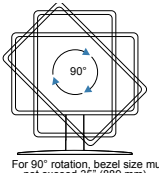

VESA 100/200 Lift Stand

STAND-A26

VESA 100/200 Lift Stand	Model
200x100mm	STAND-A26-R11

Ordering Information

Part No.	Description
STAND-A26-R11	19"~26" VESA 75x75mm / 100x100mm / 200x100mm / 200x200mm PPC / monitor Stand, support from 7.3KG to 16.3KG, Black color, RoHS

VESA 100/200/400 Mobile Stand

VESA 100/200/400 Mobile Stand	Model
400x200mm	STAND-M100-R10