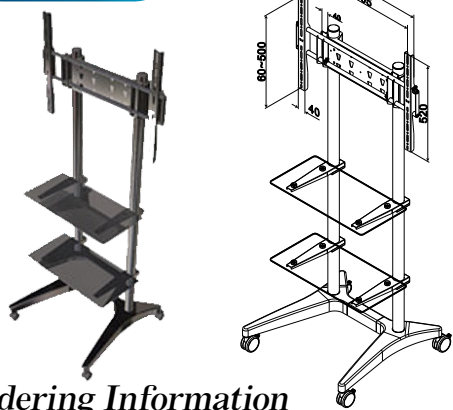

4
RISC-based Solutions

5
PACsmate Medical Solutions

6
Optional Peripherals

STAND-B19

Ordering Information

Part No.	Description
STAND-B19-RS	15"~19" VESA 75x75mm/100x100mm PPC/monitor Stand, support from 2.7KG to 7.3KG, Black,RoHS

VESA 100/200 Lift Stand

STAND-A26

VESA 100/200 Lift Stand	Model
200x100mm	STAND-A26-R11

Ordering Information

Part No.	Description
STAND-A26-R11	19"~26" VESA 75x75mm / 100x100mm / 200x100mm / 200x200mm PPC / monitor Stand, support from 7.3KG to 16.3KG, Black color, RoHS

VESA 100/200/400 Mobile Stand

VESA 100/200/400 Mobile Stand	Model
400x200mm	STAND-M100-R10

STAND-M100

Light POS Stand

Light POS Stand	Model
	STAND-POS12
	STAND-POS15

Ordering Information

Part No.	Description
STAND-M100	26"~42" VESA 100x100mm/200x100mm/200x200mm/400x200mm/400x400mm PPC/monitor Stand, support up to 100KG, Black,RoHS