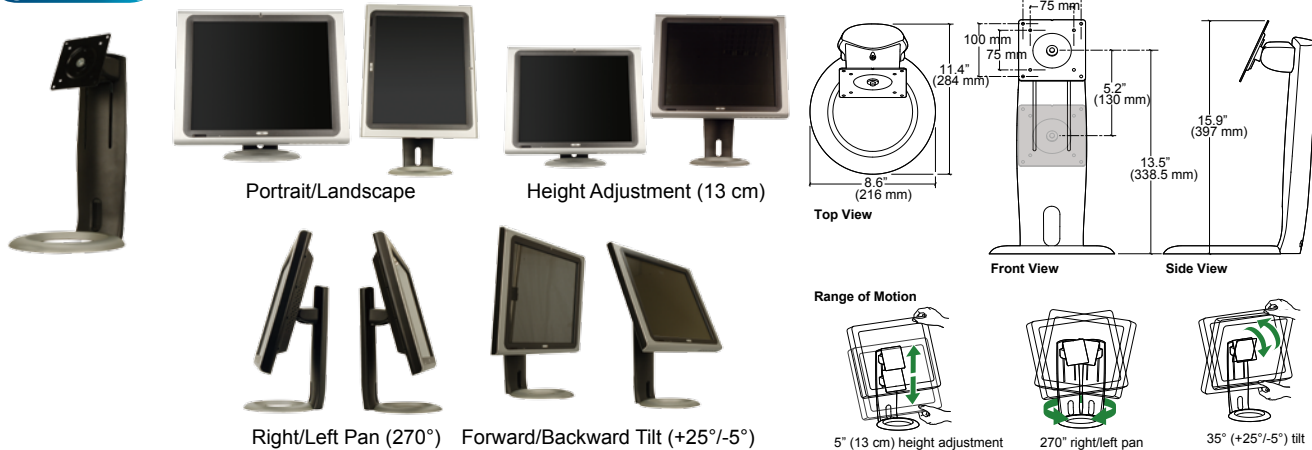

1. Stand Mounting

VESA 75/100 Easy Stand

Ordering Information

Part Number	Description
STAND-A08	5.6"~8.4" VESA 75x75mm PPC/monitor stand, support up to 5KG, Silver color, RoHS
STAND-B08	5.6"~8.4" VESA 75x75mm PPC/monitor stand, support up to 5KG, Silver color, RoHS
STAND-C12	5.7" ~ 12.1" VESA 100x100mm, 75x75mm PPC/Monitor Stand, support up to 7.5kg, Black color, RoHS
STAND-A12	10"~12.1" VESA 100x100mm PPC/monitor stand, support up to 5KG, Silver color, RoHS
STAND-A19	12.1"~19" VESA 100x100mm PPC/monitor stand, support up to 7.5KG, Silver color, RoHS
STAND-C19	15" ~ 19" VESA 100x100mm, 75x75mm PPC/Monitor Stand, support up to 15kg, Black color, RoHS

VESA 75/100 Universal Stand

Ordering Information

Part No.	Description
STAND-100-RS	<ul style="list-style-type: none"> Material: Heavy-duty steel Adjustable display angle 3kg to 8kg loading capacity Color: White (Pantone 413C)

Ordering Information

Part No.	Description
STAND-210-R11	<ul style="list-style-type: none"> Support VESA 75/100 standard Weight capacity from 7kg~14kg

1
IEI Mobile Solutions

2
Automation Panel Solutions

3
Video Wall Controller Splitter

4
RISC-based Solutions

5
PACsmate Medical Solutions

6
Optional Peripherals

STAND-B19

Ordering Information

Part No.	Description
STAND-B19-RS	15"~19" VESA 75x75mm/100x100mm PPC/monitor Stand, support from 2.7KG to 7.3KG, Black,RoHS