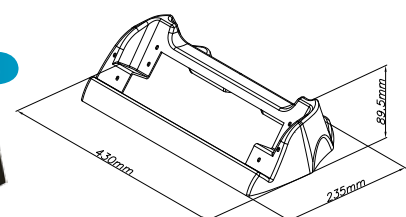

VESA 100/200 Lift Stand

STAND-A26

VESA 100/200 Lift Stand	Model
200x100mm	STAND-A26-R11

Ordering Information

Part No.	Description
STAND-A26-R11	19"~26" VESA 75x75mm / 100x100mm / 200x100mm / 200x200mm PPC / monitor Stand, support from 7.3KG to 16.3KG, Black color, RoHS

VESA 100/200/400 Mobile Stand

VESA 100/200/400 Mobile Stand	Model
400x200mm	STAND-M100-R10

STAND-M100

Light POS Stand

Light POS Stand	Model
	STAND-POS12
	STAND-POS15

Ordering Information

Part No.	Description
STAND-M100	26"~42" VESA 100x100mm/200x100mm/200x200mm/400x200mm/400x400mm PPC/monitor Stand, support up to 100KG, Black,RoHS