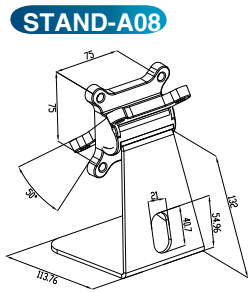

IEI Quick Mounting Technology

Compliant with VESA Mounting Standards
IEI panel solutions has four mounting holes compliant with the VESA (Video Electronics Standards Association) mounting standard (75mm x 75mm/100mm x 100mm) on the rear panel for stand mounting and other mounting methods.

1. Stand Mounting

VESA 75/100 Easy Stand

Ordering Information

Part Number	Description
STAND-A08	5.6"~8.4" VESA 75x75mm PPC/monitor stand, support up to 5KG, Silver color, RoHS
STAND-B08	5.6"~8.4" VESA 75x75mm PPC/monitor stand, support up to 5KG, Silver color, RoHS
STAND-C12	5.7" ~ 12.1" VESA 100x100mm, 75x75mm PPC/Monitor Stand, support up to 7.5kg, Black color, RoHS
STAND-A12	10"~12.1" VESA 100x100mm PPC/monitor stand, support up to 5KG, Silver color, RoHS
STAND-A19	12.1"~19" VESA 100x100mm PPC/monitor stand, support up to 7.5KG, Silver color, RoHS
STAND-C19	15" ~ 19" VESA 100x100mm, 75x75mm PPC/Monitor Stand, support up to 15kg, Black color, RoHS

VESA 75/100 Universal Stand

Ordering Information

Part No.	Description
STAND-100-RS	<ul style="list-style-type: none"> Material: Heavy-duty steel Adjustable display angle 3kg to 8kg loading capacity Color: White (Pantone 413C)

VESA 100/200/400 Mobile Stand

VESA 100/200/400 Mobile Stand	Model
400x200mm	STAND-M100-R10

STAND-M100

Light POS Stand

Light POS Stand	Model
	STAND-POS12
	STAND-POS15

Ordering Information

Part No.	Description
STAND-M100	26"~42" VESA 100x100mm/200x100mm/200x200mm/400x200mm/400x400mm PPC/monitor Stand, support up to 100KG, Black,RoHS