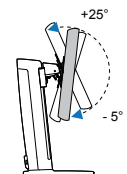

4
RISC-based Solutions

5
PACsmate Medical Solutions

6
Optional Peripherals

STAND-B19

Ordering Information

Part No.	Description
STAND-B19-RS	15"~19" VESA 75x75mm/100x100mm PPC/monitor Stand, support from 2.7KG to 7.3KG, Black,RoHS

VESA 100/200 Lift Stand

STAND-A26

VESA 100/200 Lift Stand	Model
200x100mm	STAND-A26-R11

Ordering Information

Part No.	Description
STAND-A26-R11	19"~26" VESA 75x75mm / 100x100mm / 200x100mm / 200x200mm PPC / monitor Stand, support from 7.3KG to 16.3KG, Black color, RoHS