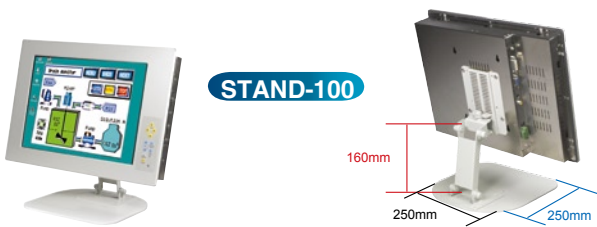

Ordering Information

Part No.	Description
STAND-210-R11	- Support VESA 75/100 standard - Weight capacity from 7kg~14kg