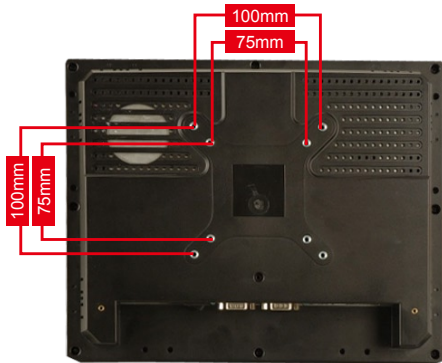

IEI Quick Mounting Technology

Compliant with VESA Mounting Standards
IEI panel solutions has four mounting holes compliant with the VESA (Video Electronics Standards Association) mounting standard (75mm x 75mm/100mm x 100mm) on the rear panel for stand mounting and other mounting methods.

1. Stand Mounting

VESA 75/100 Easy Stand

Ordering Information

Part Number	Description
STAND-A08	5.6"~8.4" VESA 75x75mm PPC/monitor stand, support up to 5KG, Silver color, RoHS
STAND-B08	5.6"~8.4" VESA 75x75mm PPC/monitor stand, support up to 5KG, Silver color, RoHS
STAND-C12	5.7" ~ 12.1" VESA 100x100mm, 75x75mm PPC/Monitor Stand, support up to 7.5kg, Black color, RoHS
STAND-A12	10"~12.1" VESA 100x100mm PPC/monitor stand, support up to 5KG, Silver color, RoHS
STAND-A19	12.1"~19" VESA 100x100mm PPC/monitor stand, support up to 7.5KG, Silver color, RoHS
STAND-C19	15" ~ 19" VESA 100x100mm, 75x75mm PPC/Monitor Stand, support up to 15kg, Black color, RoHS

VESA 75/100 Universal Stand

Ordering Information

Part No.	Description
STAND-100-RS	<ul style="list-style-type: none"> Material: Heavy-duty steel Adjustable display angle 3kg to 8kg loading capacity Color: White (Pantone 413C)

VESA 100/200/400 Mobile Stand

VESA 100/200/400 Mobile Stand	Model
400x200mm	STAND-M100-R10

STAND-M100

Light POS Stand

Light POS Stand	Model
	STAND-POS12
	STAND-POS15

Ordering Information

Part No.	Description
STAND-M100	26"~42" VESA 100x100mm/200x100mm/200x200mm/400x200mm/400x400mm PPC/monitor Stand, support up to 100KG, Black,RoHS