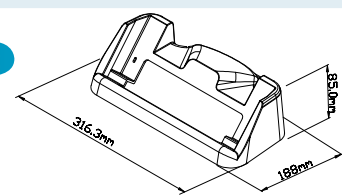

VESA 100/200 Lift Stand

STAND-A26

VESA 100/200 Lift Stand	Model
200x100mm	STAND-A26-R11

Ordering Information

Part No.	Description
STAND-A26-R11	19"~26" VESA 75x75mm / 100x100mm / 200x100mm / 200x200mm PPC / monitor Stand, support from 7.3KG to 16.3KG, Black color, RoHS

VESA 100/200/400 Mobile Stand

VESA 100/200/400 Mobile Stand	Model
400x200mm	STAND-M100-R10

STAND-M100

Light POS Stand

Light POS Stand	Model
	STAND-POS12
	STAND-POS15

Ordering Information

Part No.	Description
STAND-M100	26"~42" VESA 100x100mm/200x100mm/200x200mm/400x200mm/400x400mm PPC/monitor Stand, support up to 100KG, Black,RoHS