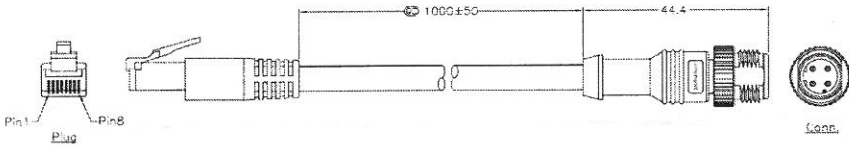

CBL-M12D(MM4P)/RJ45-100 IP67:

1-meter M12-to-RJ45 Cat-5E UTP Ethernet cable with waterproof 4-pin D-coded M12 connector

Dimensions:

Pin Assignments:

Plug	Wire Color	Conn.
6	Green	4
2	Orange	3
3	White/Green	2
1	White/Orange	1
Pin Out		