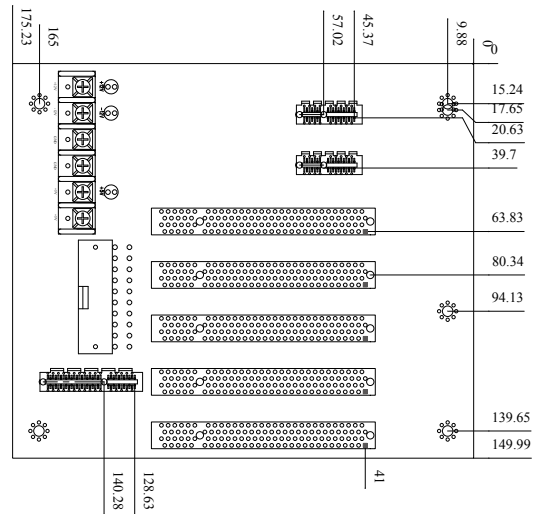

HPE-6S2-RS

Order Information

HPE-6S2-RS-R10 6 Slot Backplane with 3 PCI and 2 PCIe x1 Bus

HPE-7S1-RS

Order Information

HPE-7S1-RS-R10 7 Slot Backplane with 4 PCI Bus and 2 PCIe x1
PAC-700G 7 Slot Half Size Industrial Chassis

HPE-8S0-RS

Order Information

HPE-8S0-R10 7 Slot Backplane with 4 PCI Bus and 2 PCIe x1
RACK-3400G 4U 10 Slots Full Size Rackmount Chassis