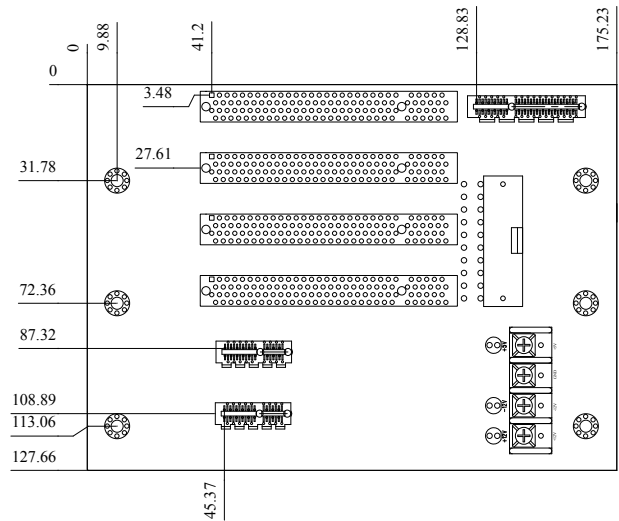

HPE-6S2-RS

Order Information

HPE-6S2-RS-R10 6 Slot Backplane with 3 PCI and 2 PCIe x1 Bus

HPE-7S1-RS

Order Information

HPE-7S1-RS-R10 7 Slot Backplane with 4 PCI Bus and 2 PCIe x1
PAC-700G 7 Slot Half Size Industrial Chassis

HPE-8S0-RS

Order Information

HPE-8S0-R10 7 Slot Backplane with 4 PCI Bus and 2 PCIe x1
RACK-3400G 4U 10 Slots Full Size Rackmount Chassis