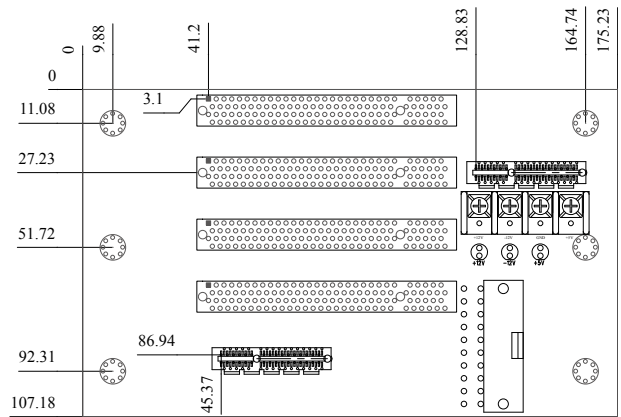

HPE-5S1-RS

Order Information

HPE-5S1-RS-R10	5 Slot Backplane with 4 PCI Bus
PR-1500G	5 Slot Half Size Industrial Chassis
PAC-400G	4 Slot Half Size Industrial Chassis

HPE-5S2-RS

Order Information

HPE-5S2-RS-R10	5 Slot Backplane with 3 PCI and 1 PCIe4 Bus
PR-1500G	5 Slot Half Size Industrial Chassis
PAC-400G	4 Slot Half Size Industrial Chassis

HPE-5S3-RS

Order Information

HPE-5S3-RS-R10	5 Slot Backplane with 2 PCI and 2 PCIe1 Bus
PR-1500G	5 Slot Half Size Industrial Chassis

HPE-6S1-RS

Order Information

HPE-6S1-RS-R10	6 Slot Backplane with 4 PCI and 1 PCIe4 Bus
----------------	---