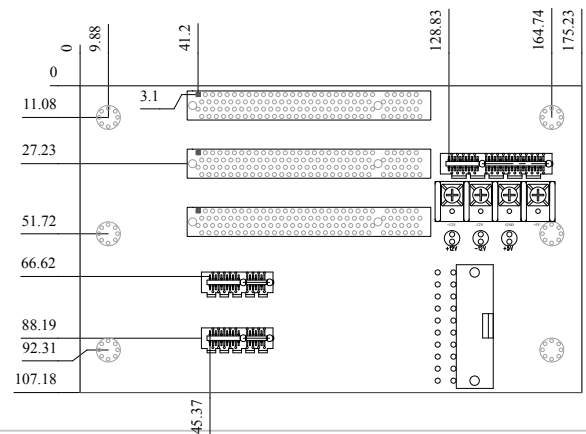

HPE-5S1-RS

Order Information

HPE-5S1-RS-R10	5 Slot Backplane with 4 PCI Bus
PR-1500G	5 Slot Half Size Industrial Chassis
PAC-400G	4 Slot Half Size Industrial Chassis

HPE-5S2-RS

Order Information

HPE-5S2-RS-R10	5 Slot Backplane with 3 PCI and 1 PCIe4 Bus
PR-1500G	5 Slot Half Size Industrial Chassis
PAC-400G	4 Slot Half Size Industrial Chassis

HPE-5S3-RS

Order Information

HPE-5S3-RS-R10	5 Slot Backplane with 2 PCI and 2 PCIe1 Bus
PR-1500G	5 Slot Half Size Industrial Chassis

HPE-6S1-RS

Order Information

HPE-6S1-RS-R10	6 Slot Backplane with 4 PCI and 1 PCIe4 Bus
----------------	---