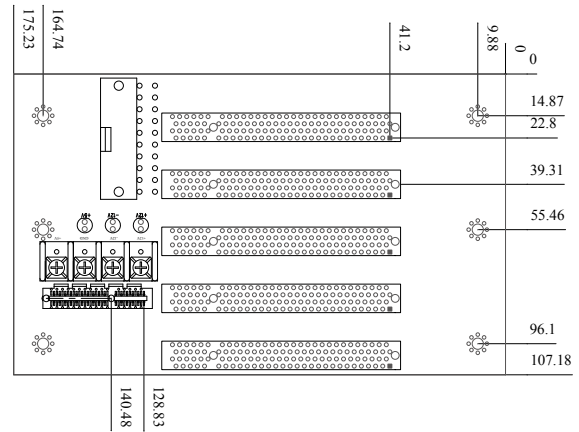

HPE-5S1-RS

Order Information

HPE-5S1-RS-R10	5 Slot Backplane with 4 PCI Bus
PR-1500G	5 Slot Half Size Industrial Chassis
PAC-400G	4 Slot Half Size Industrial Chassis

HPE-5S2-RS

Order Information

HPE-5S2-RS-R10	5 Slot Backplane with 3 PCI and 1 PCIe4 Bus
PR-1500G	5 Slot Half Size Industrial Chassis
PAC-400G	4 Slot Half Size Industrial Chassis

HPE-5S3-RS

Order Information

HPE-5S3-RS-R10	5 Slot Backplane with 2 PCI and 2 PCIe1 Bus
PR-1500G	5 Slot Half Size Industrial Chassis

HPE-6S1-RS

Order Information

HPE-6S1-RS-R10	6 Slot Backplane with 4 PCI and 1 PCIe4 Bus
----------------	---